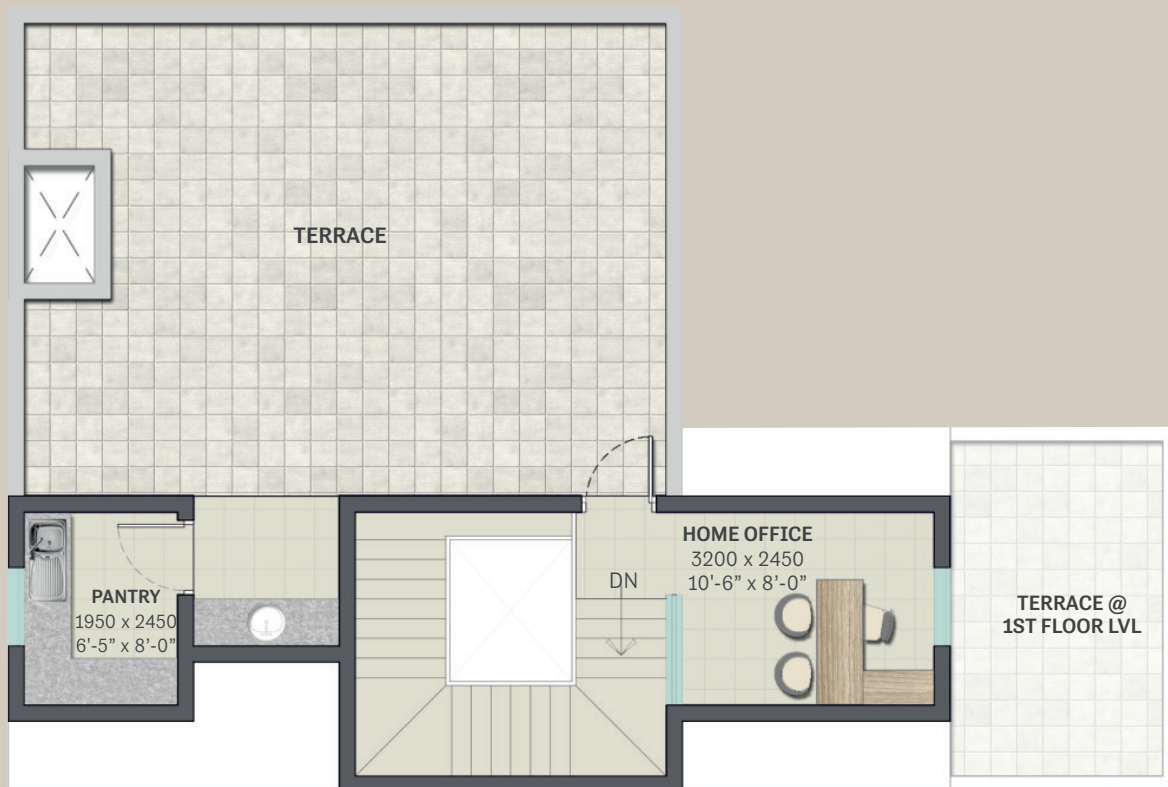

SOBHA

PASSION AT WORK

FLOOR PLANS - ROW HOUSE

SOBHA VICTORIA PARK

AN ODE TO REGAL LIVING

FLOOR PLAN

TYPE - B ROW HOUSE

3 BHK

SBA - 2646 SFT

CARPET AREA - 2187 SFT

All dimensions in mm

SBA & Carpet Area rounded up to nearest whole number

Key plan

FLOOR PLAN

TYPE - B ROW HOUSE

3 BHK

SBA - 2646 SFT

CARPET AREA - 2187 SFT

All dimensions in mm

SBA & Carpet Area rounded up to nearest whole number

Key plan